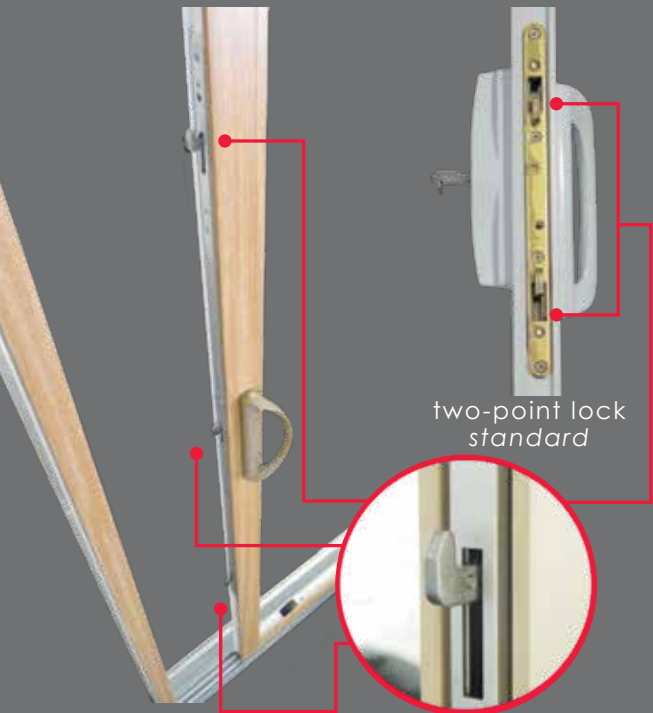

two-point lock standard

Multi-Point three-point lock*

Screens

BetterVUE® standard

Pet Screen*

Before

After

1580 Heaviest Extrusion screen handle standard