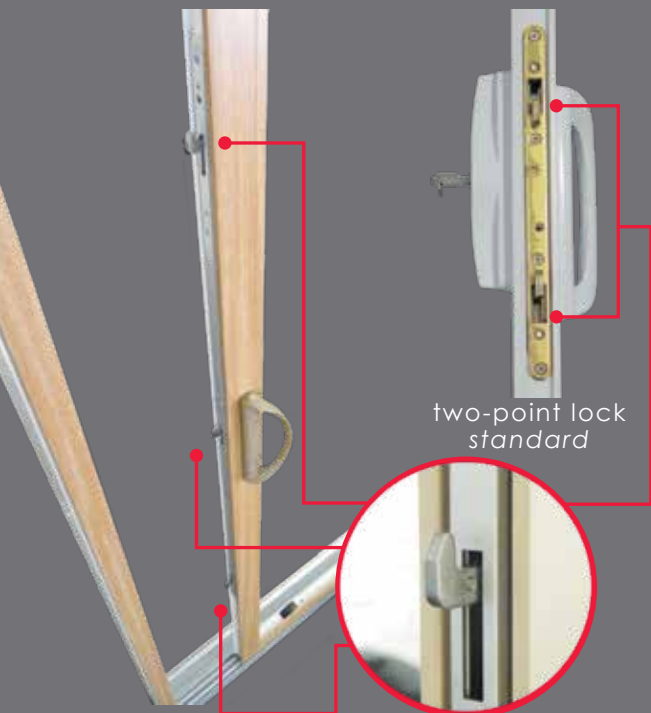

Patio

NAMI
Certified

Aluminum Sill

Foot Operated Lock
(patio with mini blinds)

STANDARD FEATURES

- Aluminum Rebar
- Foam Filled Chambers
- BLACK Intercept®
- Stainless spacer
- BetterVUE® screen standard

energyWALL®

Patio

Glass Designs* computer generated images

two-point lock standard

Multi-Point three-point lock*

colonial

prairie

double prairie

diamond