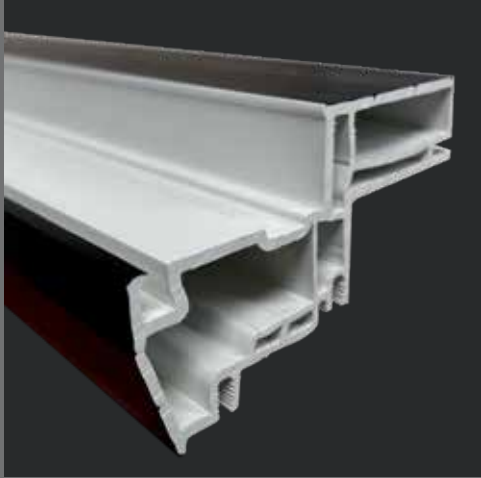

# BLACK EnergyWELD® Select CASEMENT

Black Interior Cap and Black Interior/Exterior Cap is only available on Casements, Awnings and Casement Picture Window

Black Cap interior and interior/exterior options are white vinyl windows with a black cap extruded onto either the interior or interior and exterior.

## OPTION CORNER DRIVE

- Patented Heavy-Duty Unit
- Smoothly relays movement from the lever to the tie-bar system
- Serrated teeth for robust & precise link rod fitting
- Time-tested easy clip-on feature for secure tie-bar connection

Casement Foam-Filled main frame & sash. Black Intercept® Spacer (both standard)