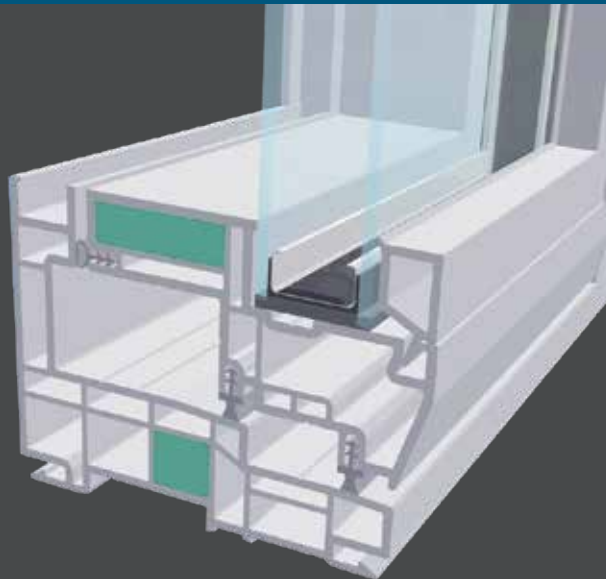

# BLACK EnergyWELD® Select CASEMENT

Black Interior Cap and Black Interior/Exterior Cap is only available on Casements, Awnings and Casement Picture Window

Black Cap interior and interior/exterior options are white vinyl windows with a black cap extruded onto either the interior or interior and exterior.

Heavy Duty Casement Crank Mechanism

## OPTION CORNER DRIVE

- Patented Heavy-Duty Unit
- Smoothly relays movement from the lever to the tie-bar system
- Serrated teeth for robust & precise link rod fitting
- Time-tested easy clip-on feature for secure tie-bar connection

Casement Foam-Filled main frame & sash. Black Intercept® Spacer (both standard)