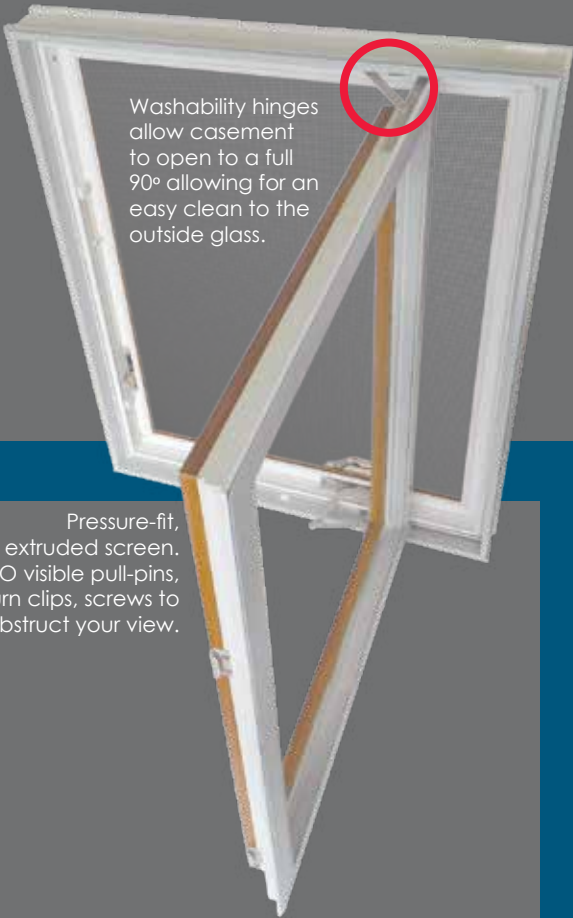

# Casement + Awning

energyWall™ energyWELD™  
Casement + Awning windows

Heavy Duty Casement  
Crank Mechanism

Multi-point  
locks

White vinyl,  
Cherry Woodgrain  
Interior, Gray  
painted exterior

Washability hinges  
allow casement  
to open to a full  
90° allowing for an  
easy clean to the  
outside glass.

Pressure-fit,  
extruded screen.  
NO visible pull-pins,  
turn clips, screws to  
obstruct your view.

## Air Infiltration

RATING

**0.01**

with BLACK Intercept® spacer,  
cubic feet of air per minute

\*Measured on a casement  
window 40" x 63"

Casement  
Foam-Filled main frame  
& sash. Black Intercept®  
Spacer (both standard)

# Casement + Awning

Cherry woodgrain interior on white vinyl

Multi-point locking system. Swift motion on secure closure.

Low profile, easy crank operators

Low profile scissor-arm operator.

Medium Oak woodgrain interior on white vinyl