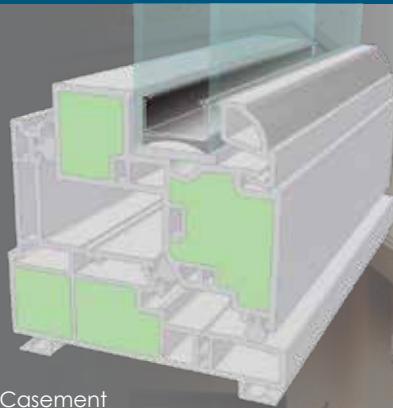

Pressure-fit,  
extruded screen.  
NO visible pull-pins,  
turn clips, screws to  
obstruct your view.

## Air Infiltration

RATING

**0.01**

with BLACK Intercept® spacer,  
cubic feet of air per minute

\*Measured on a casement  
window 40" x 63"

Casement  
Foam-Filled main frame  
& sash. Black Intercept®  
Spacer (both standard)