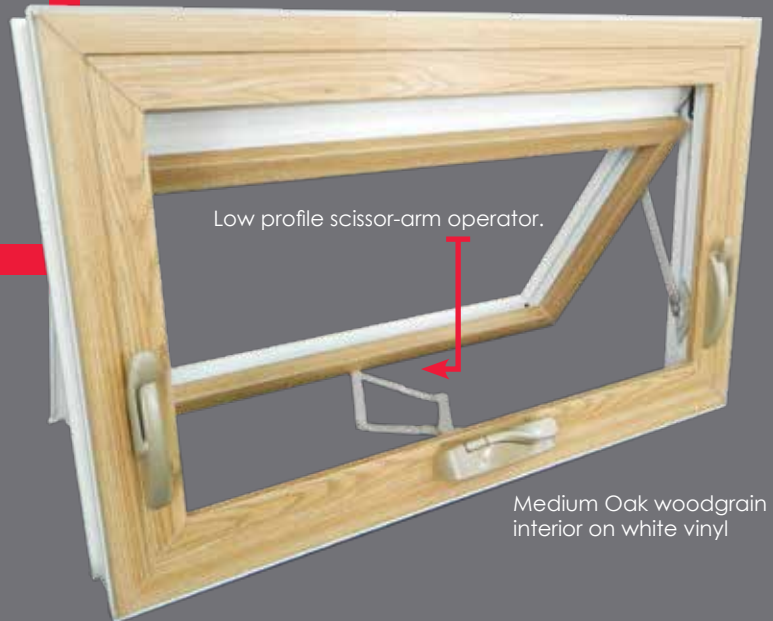

# Casement + Awning

energyWall™ energyWELD™  
Casement + Awning windows

Heavy Duty Casement  
Crank Mechanism

Multi-point  
locks

White vinyl,  
Cherry Woodgrain  
Interior, Gray  
painted exterior

Washability hinges  
allow casement  
to open to a full  
90° allowing for an  
easy clean to the  
outside glass.

Pressure-fit,  
extruded screen.  
NO visible pull-pins,  
turn clips, screws to  
obstruct your view.

# Casement + Awning

Cherry woodgrain interior on white vinyl

Multi-point locking system. Swift motion on secure closure.

Low profile, easy crank operators

Low profile scissor-arm operator.

Medium Oak woodgrain interior on white vinyl