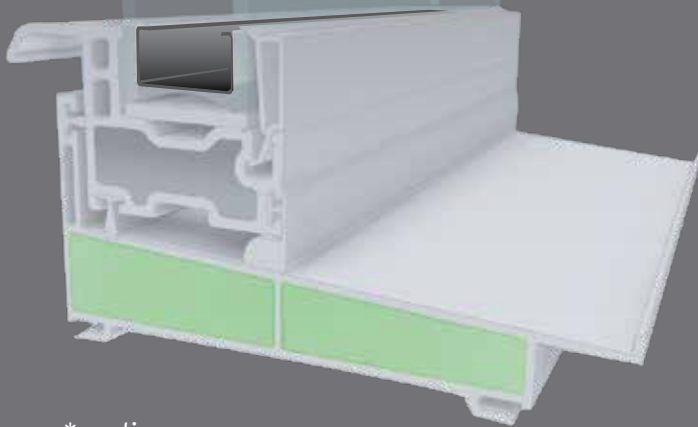

Series 3000

energyWall® series 3000
Double Hung Window

double hung

*option

+ Insulating Green Foam

Increases your energy savings. Lowers the U-Value which increases thermal performance. Increases the R-Value

glider

Sealant Effectiveness & Gas Retention. The sealant provides the moisture vapor barrier for the I.G. unit. The longer the transmission path, the slower the rate that moisture will travel into the unit through the seal. STAINLESS Steel is Impervious to gas transmission, improving gas retention and Maximizing the insulation value of your window over time. Intercept® Stainless offers one of the best transmission paths to maximize window performance.

*option

1/4 • 1/2 • 1/4
3 lite • End Vent

1/3 • 1/3 • 1/3
3 lite • End Vent

DECORATIVE GLASS*

internal grids Bronze or Gray tint glass available. ♦ Available in Flat grids.

Colonial Flat	Colonial Contour	Prairie Contour ♦	Double Prairie Contour ♦	Antique Brass Flat
Slimline Brass • Double Hung Only	• Diamond	• Obscure	• Glue Chip	• Rain